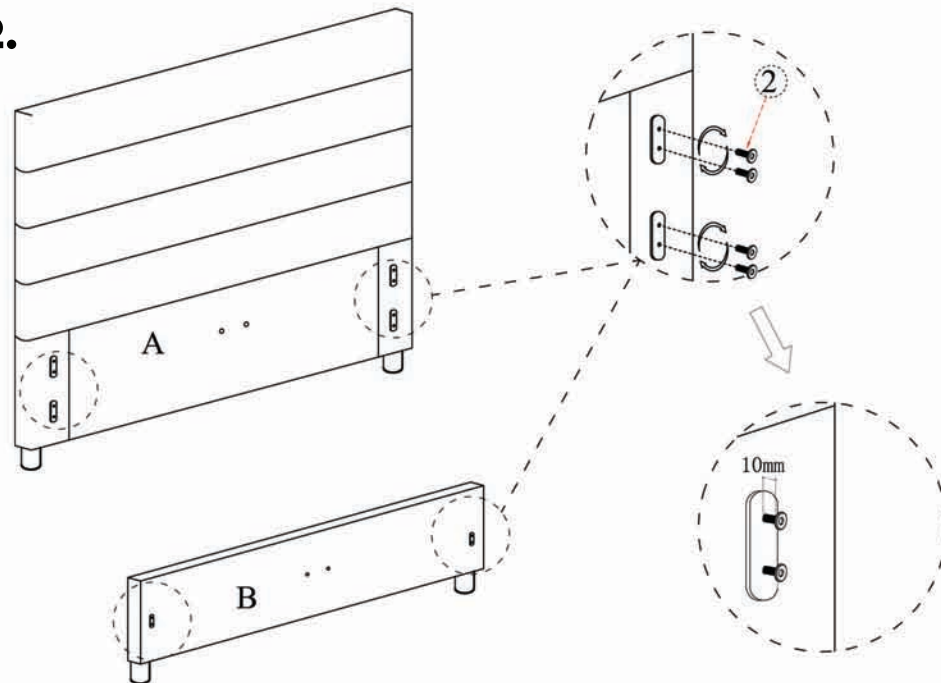

MOE'S

home collection

ASSEMBLY INSTRUCTIONS.

TAKIO KING BED LIGHT GREY

RN-1140-29

THANK YOU FOR YOUR PURCHASE!

PARTS AND HARDWARE.

	
(A) Headboard=1pc	(B) Footboard=1pc
	
① Feet=4pcs	② Bolts (M8*18)=12pcs

NOTES.

Thank you for purchasing this quality product!
Be sure to check all packing material careful
for small part that may have come loose
inside the carton during shipping.

CAUTION:The item is heavy, assembly
should be performed by two people.

STEP 1.

STEP 2.

PARTS AND HARDWARE.

Ⓒ Side Rails=1pc

Ⓓ Side Rails=1pc

③ Allen Key=1pc

NOTES.

Thank you for purchasing this quality product!
Be sure to check all packing material careful
for small part that may have come loose
inside the carton during shipping.

CAUTION:The item is heavy, assembly
should be performed by two people.

STEP 3.

PARTS AND HARDWARE.

	
③ Centre Rail=1pc	④ Bolts (M8*20)=2pcs
	
⑤ Washers(m8)=4pcs	⑥ Brackets=2pcs
	
⑦ Support legs=2pcs	⑧ Bolts (M8*40)=2pcs