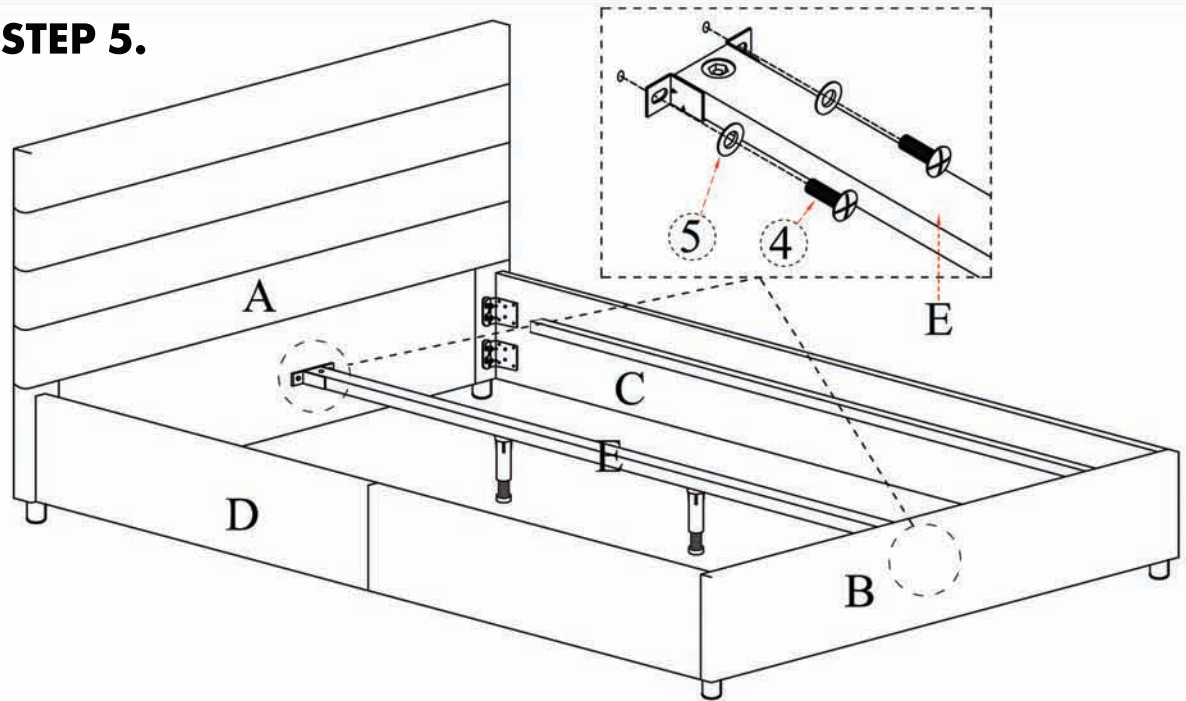

PARTS AND HARDWARE.

ⓕ Slats=1pc	④ Bolts (M8*20)=4pcs
⑤ Washers(m8)=4pcs	⑨ Screws (m8*32)=42pcs

NOTES.

Thank you for purchasing this quality product!
Be sure to check all packing material careful
for small part that may have come loose
inside the carton during shipping.

CAUTION: The item is heavy, assembly
should be performed by two people.

STEP 5.