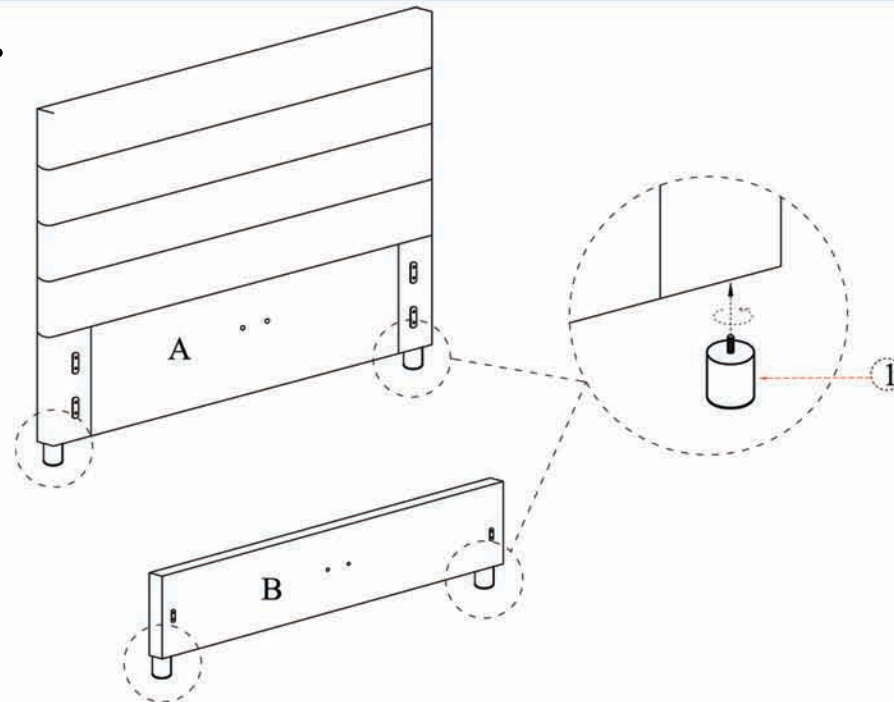

MOE'S

home collection

ASSEMBLY INSTRUCTIONS.

TAKIO KING BED LIGHT GREY

RN-1140-29

THANK YOU FOR YOUR PURCHASE!

PARTS AND HARDWARE.

	
(A) Headboard=1pc	(B) Footboard=1pc
	
① Feet=4pcs	② Bolts (M8*18)=12pcs

NOTES.

Thank you for purchasing this quality product!
Be sure to check all packing material careful
for small part that may have come loose
inside the carton during shipping.

CAUTION:The item is heavy, assembly
should be performed by two people.

STEP 1.

STEP 2.

PARTS AND HARDWARE.

Ⓒ Side Rails=1pc

Ⓓ Side Rails=1pc

③ Allen Key=1pc

NOTES.

Thank you for purchasing this quality product!
Be sure to check all packing material careful
for small part that may have come loose
inside the carton during shipping.