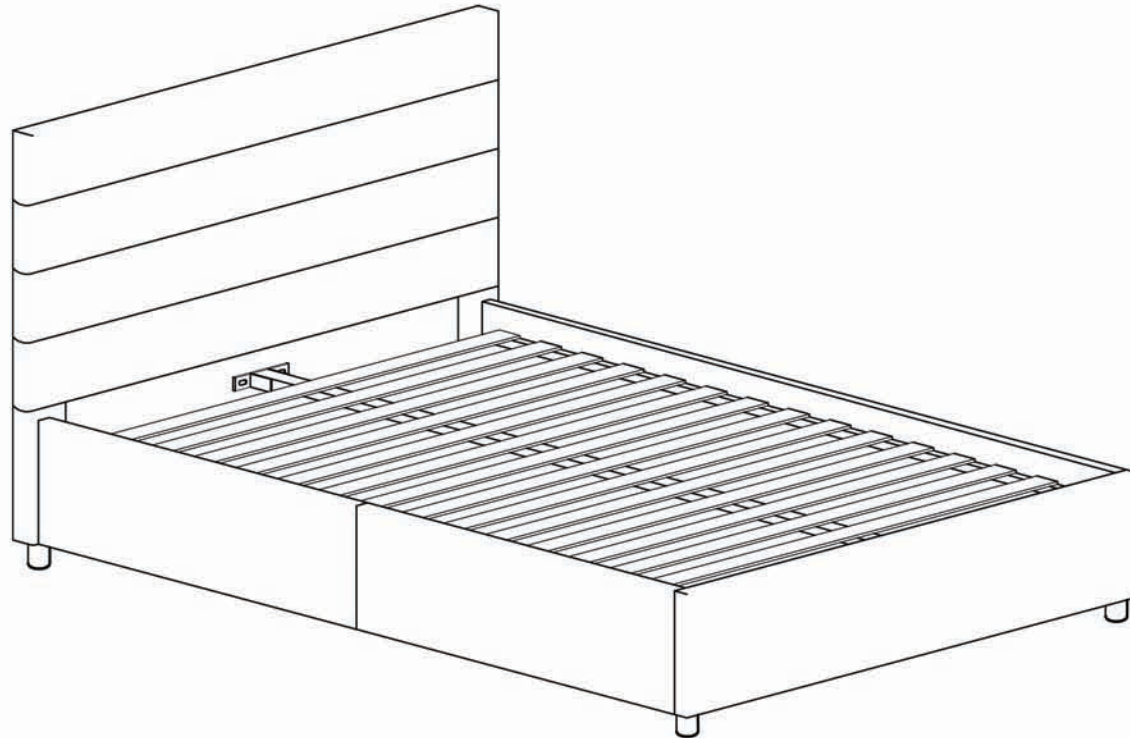

MOE'S

home collection

ASSEMBLY INSTRUCTIONS.

TAKIO KING BED LIGHT GREY

RN-1140-29

THANK YOU FOR YOUR PURCHASE!

PARTS AND HARDWARE.

	
(A) Headboard=1pc	(B) Footboard=1pc
	
① Feet=4pcs	② Bolts (M8*18)=12pcs

NOTES.

Thank you for purchasing this quality product!
Be sure to check all packing material careful
for small part that may have come loose
inside the carton during shipping.

CAUTION:The item is heavy, assembly
should be performed by two people.

STEP 1.

STEP 2.

PARTS AND HARDWARE.

Ⓒ Side Rails=1pc

Ⓓ Side Rails=1pc

③ Allen Key=1pc

NOTES.

Thank you for purchasing this quality product!
Be sure to check all packing material careful
for small part that may have come loose
inside the carton during shipping.